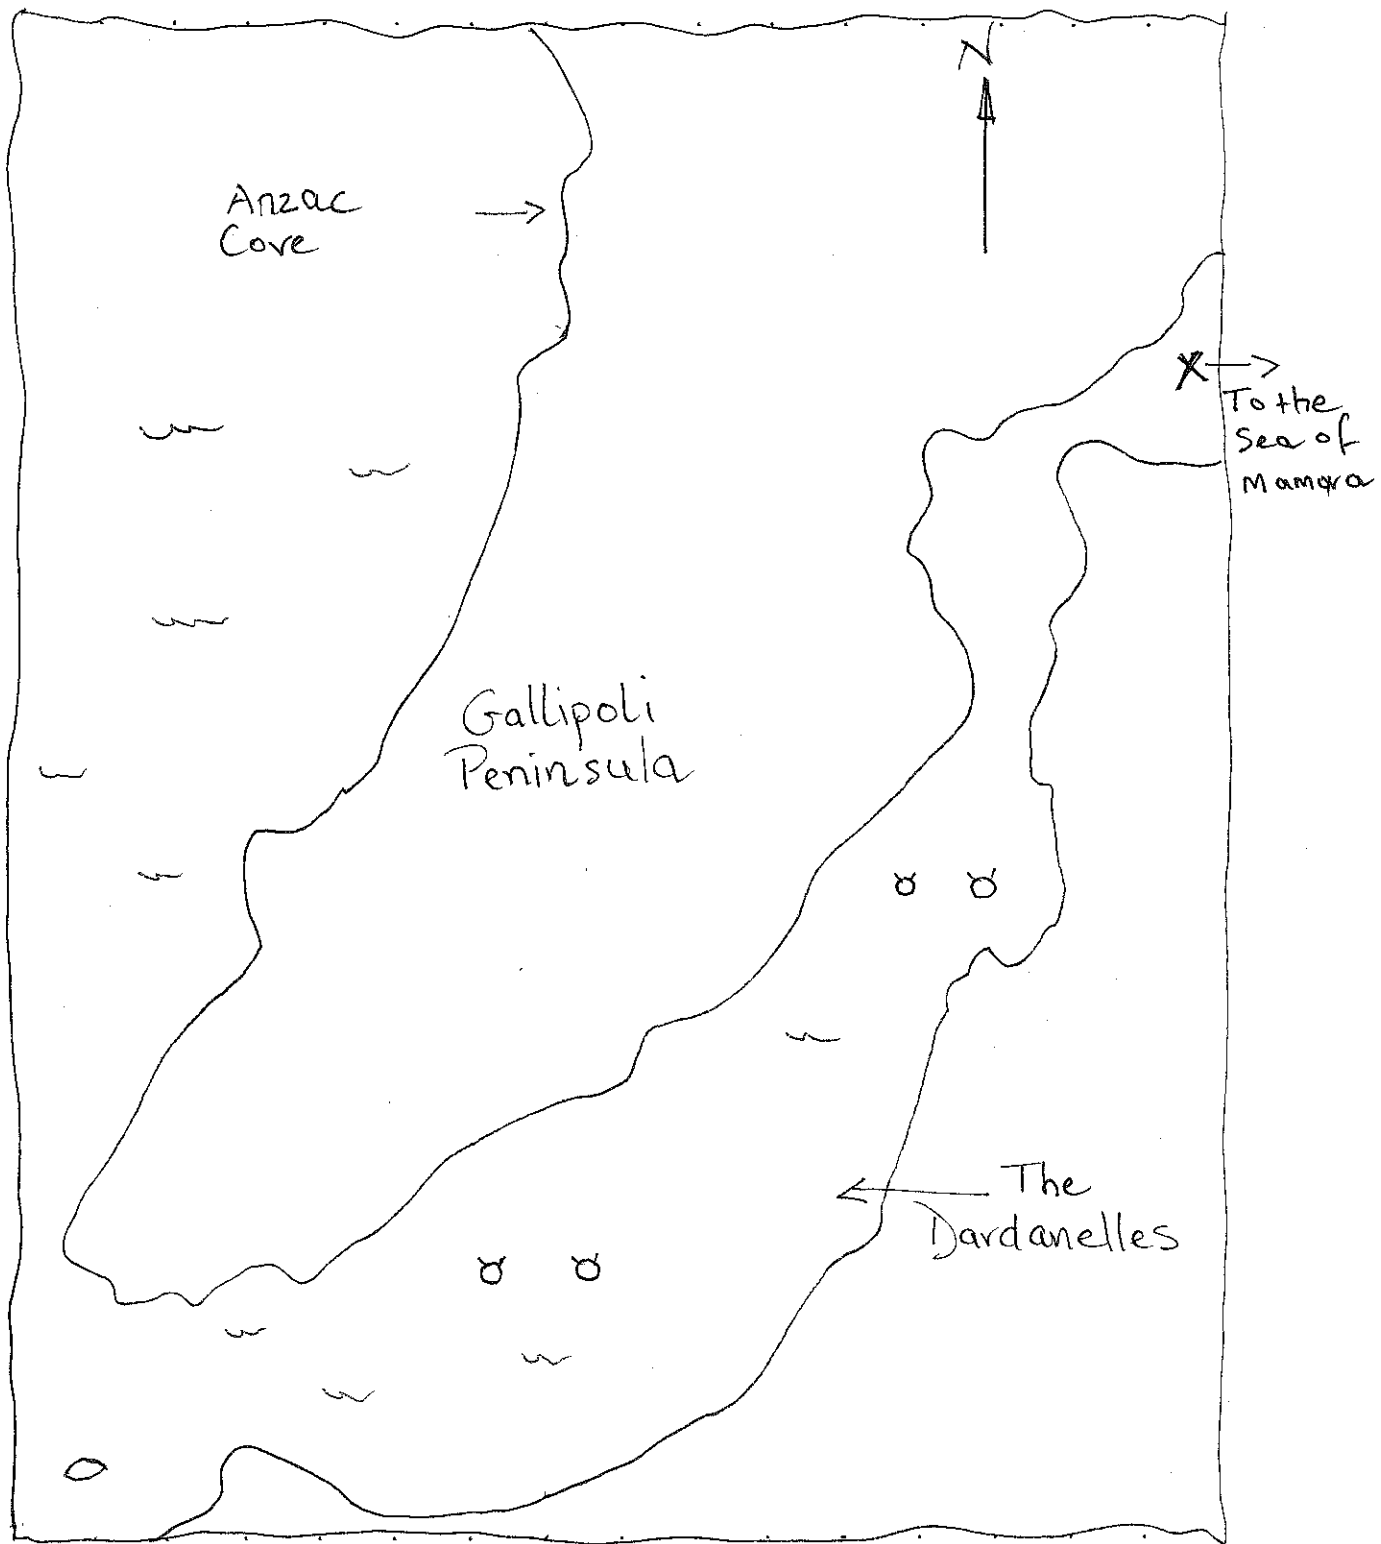

AE2 Submarine 'runs amok' in the Sea of Marmara

Legend

- AE2 Submarine
- ⊗ Mines
- X Destination
- ~ ocean

0 5km